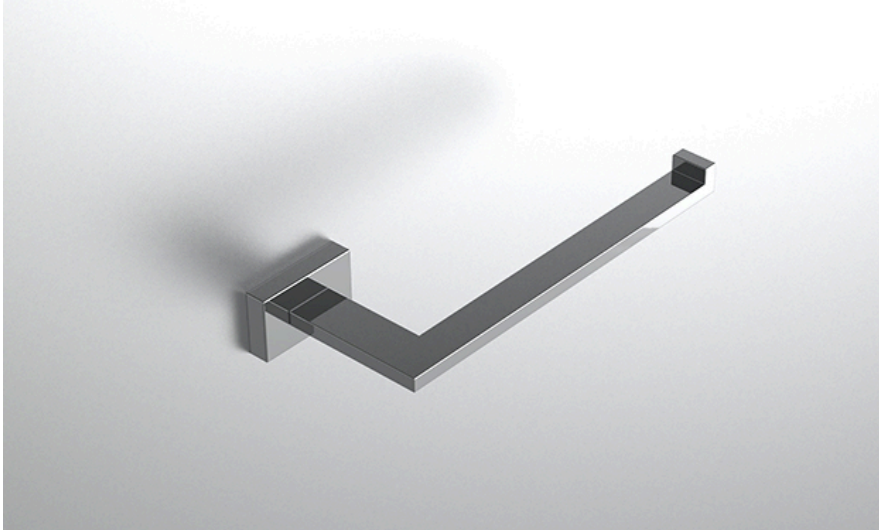

neelnox

LET
THERE
BE **DESIGN.**

FEATURES

- Premium 304 Grade Stainless Steel
- Solid Mount Construction
- Concealed Installation Hardware
- State of the art wall anchors included for installation on Dry wall or Tile