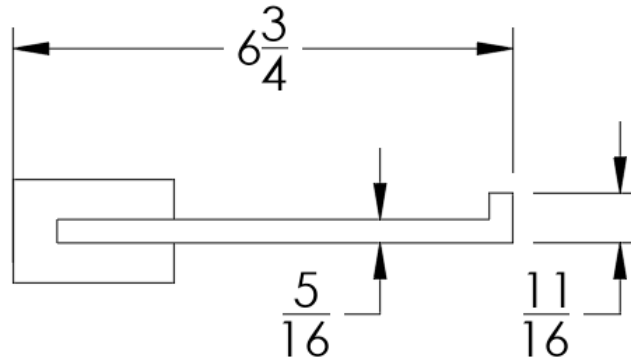

COLLECTION ARGYLE

TISSUE HOLDER

Model	Product	Finishes Available
ARG-TPH1R	Tissue Holder (Facing Right)	Multiple finishes available. Over 23 finishes to choose from.
ARG-TPH1L	Tissue Holder (Facing Left)	

Dimensions in inches

FRONT

TOP

SIDE

NOTE: Dimensions subject to change without notice.